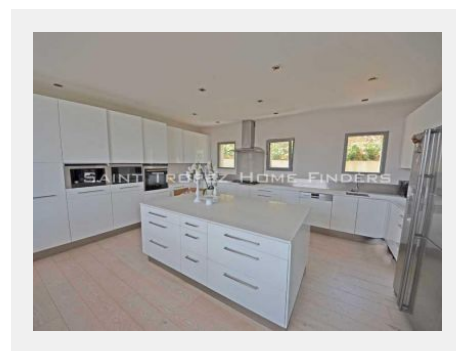

## Contemporary villa with countryside view

Panoramic view over the hills of Ramatuelle. Large living area with modern spirit. Bright rooms tastefully decorated. Large garden with pool and pool area.

### Facilities

Swimming pool, Air-conditioning, Bay-window, Double glazing, Internet, Sprinkler system, Barbecue, Outdoor lighting, Alarm system, Electric gate, Coffeemaker, Stove, Iron, Oven, Microwave oven, Washing machine, Dishwasher, Hob, Refrigerator, Hair dryer, Clothes dryer, Tableware