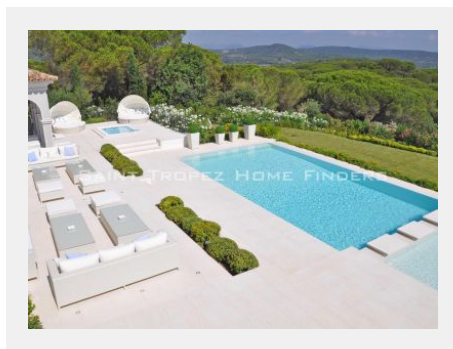

www.saint-tropez-home-finders.com