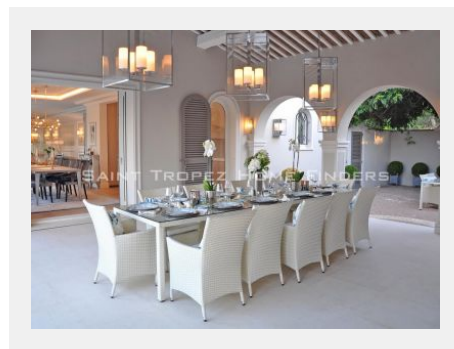

www.saint-tropez-home-finders.com