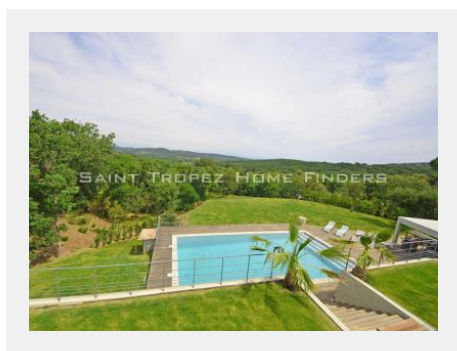

Contemporary villa with countryside view

Panoramic view over the hills of Ramatuelle. Large living area with modern spirit. Bright rooms tastefully decorated. Large garden with pool and pool area.

Information

Reference	STHF5144R
Price	8 900 € / Week
City	Ramatuelle
Bedrooms	5 bedrooms
Beds	10
Surface	400 m ²
Plot of land area	4225 sq m

Facilities

Swimming pool, Air-conditioning, Bay-window, Double glazing, Internet, Sprinkler system, Barbecue, Outdoor lighting, Alarm, Electric gate, Coffeemaker, Stove, Iron, Oven, Microwave oven, Washing machine, Dishwasher, Hob, Refrigerator, Hair dryer, Clothes dryer, Tableware