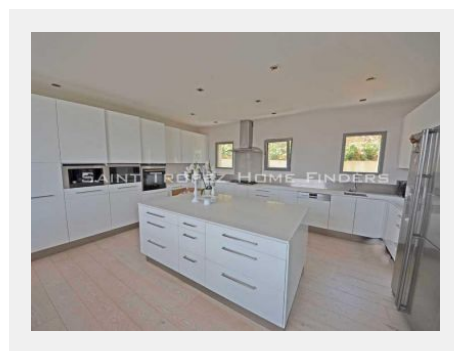

Contemporary villa with countryside view

Panoramic view over the hills of Ramatuelle. Large living area with modern spirit. Bright rooms tastefully decorated. Large garden with pool and pool area.

Information

Reference	STHF5144R
Price	8 900 € / Week
City	Ramatuelle
Bedrooms	5 bedrooms
Beds	10
Surface	400 m ²
Plot of land area	4225 sq m

Facilities

Swimming pool, Air-conditioning, Bay-window, Double glazing, Internet, Sprinkler system, Barbecue, Outdoor lighting, Alarm, Electric gate, Coffeemaker, Stove, Iron, Oven, Microwave oven, Washing machine, Dishwasher, Hob, Refrigerator, Hair dryer, Clothes dryer, Tableware