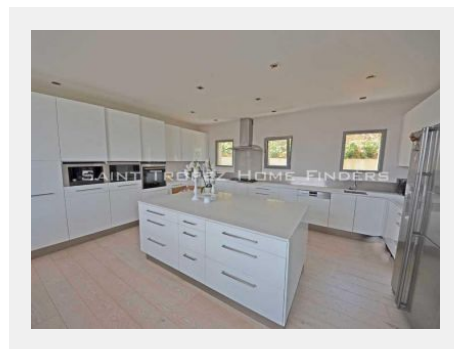

## Contemporary villa with countryside view

Panoramic view over the hills of Ramatuelle. Large living area with modern spirit. Bright rooms tastefully decorated. Large garden with pool and pool area.

### Facilities

Swimming pool, Air-conditioning, Bay-window, Double glazing, Internet, Sprinkler system, Barbecue, Outdoor lighting, Alarm system, Electric gate, Coffeemaker, Stove, Iron, Oven, Microwave oven, Washing machine, Dishwasher, Hob, Refrigerator, Hair dryer, Clothes dryer, Tableware